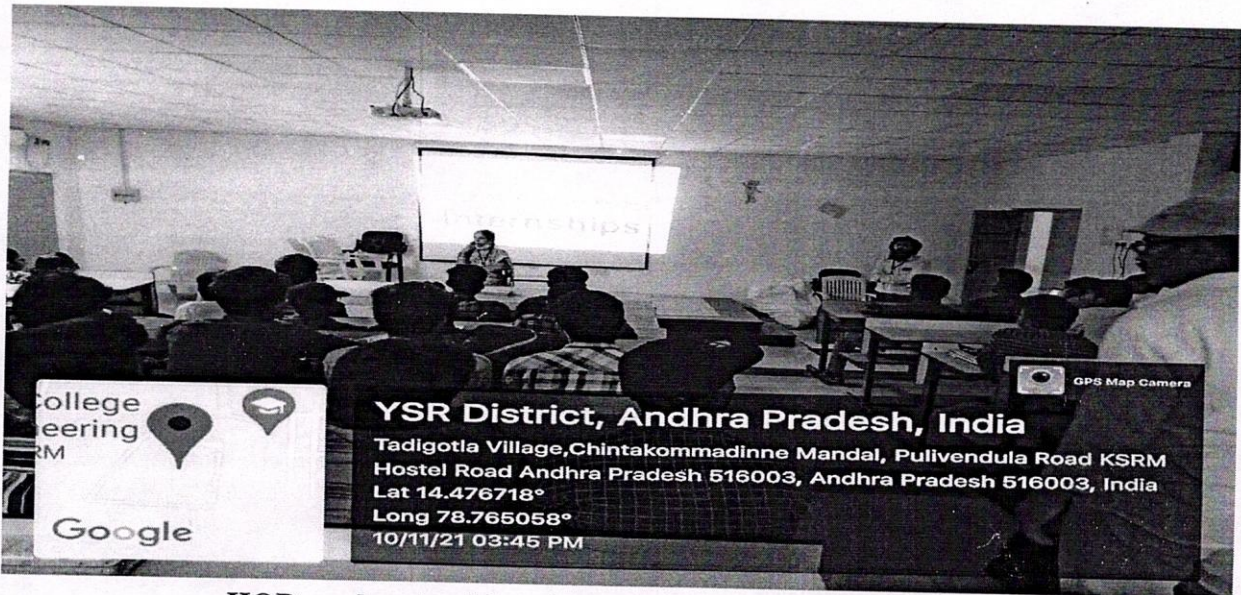

Geotagged Photos :

HOD madam is addressing the III Sem ECE students