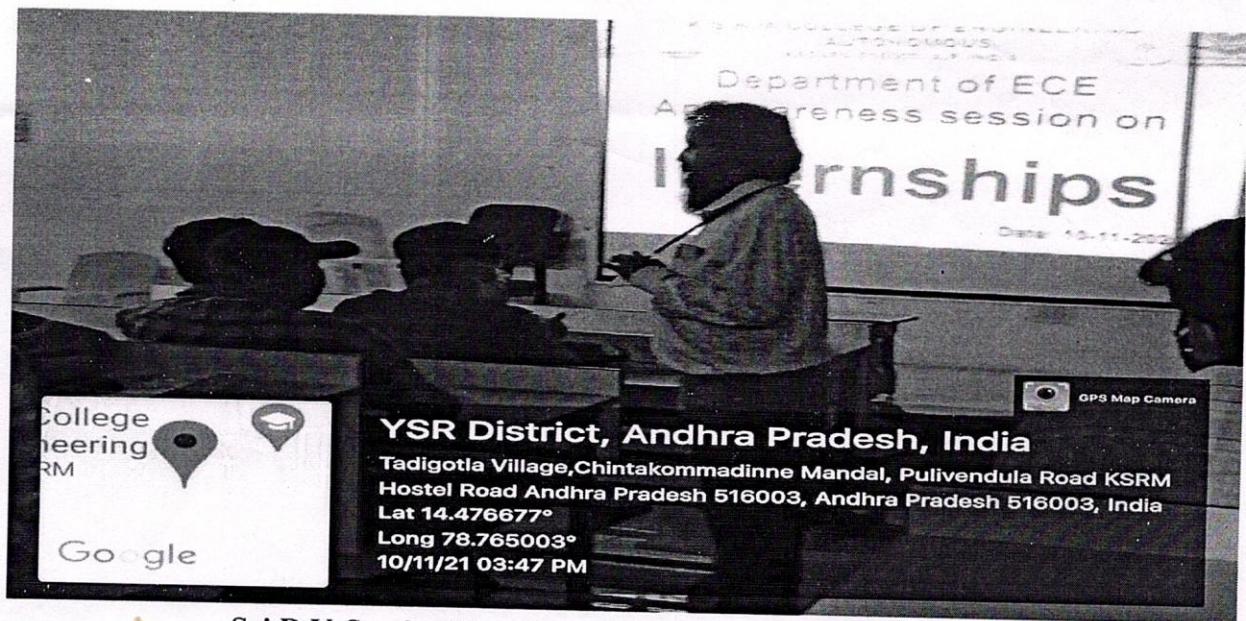

Sri R.V. Sreehari is addressing the III Sem ECE Students

Co-ordinator

Head of the Department
Professor & H.O.D.
Department of E.C.E.
K.S.R.M. College of Engineering
KADAPA - 516 083.

Principal
PRINCIPAL
K.S.R.M. COLLEGE OF ENGINEERING
KADAPA - 516 003. (A.P.)